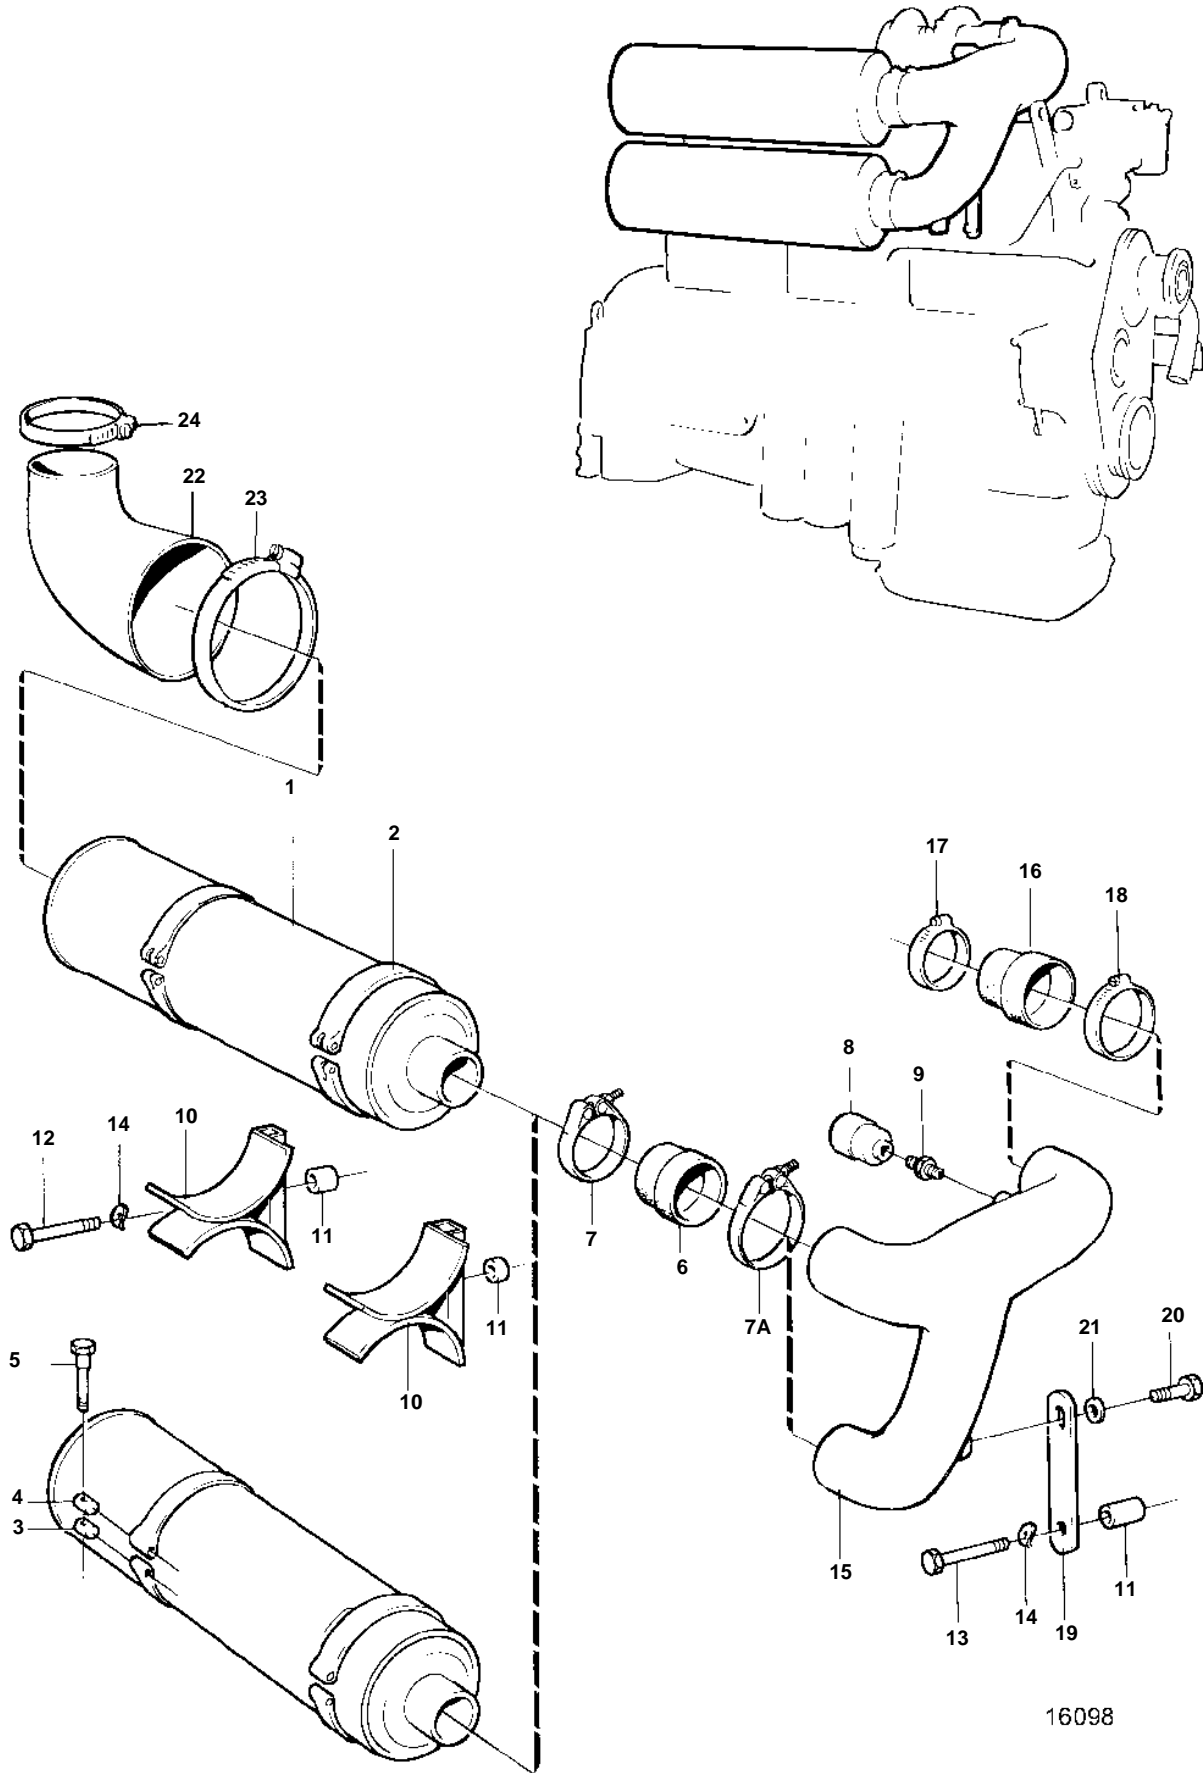

TD100G-87, TD1030VE

TD100G-87, TD1030VE

REF	PART NO.	QTY	DESCRIPTION	SEE SEC.	NOTES
1	3825778	2	Air filter kit · Bulletin 47-10	47-10-EN	New air filter for 16L Industrial engines
2	821028	4	Tensioning band		
3	31404	4	Pin		
4	31405	4	Pin		
5	31406	4	Screw		
6	836334	2	Rubber cone		
7	1544733	2	Hose clamp		
7A	1544734	2	Hose clamp		
8	3828765	1	Pressure drop indica		(842037)
9	191095	1	Nipple		
10		2	Bracket		
11	946048	1	Spacer washer		L=9mm
	807184	3	Spacer sleeve		L=6mm
	846424	2	Spacer sleeve		L=64mm
12	192546	4	Screw		L=121mm
13	940133	1	Screw		
14	942336	5	Spring washer		
15	847014	1	Connection pipe		
16	847019	1	Rubber cone		
17	961907	2	Hose clamp		
18	1660379	1	Hose clamp		
19	865133	1	Bracket		
20	955523	1	Screw		
21	955894	1	Washer		
22	864291	2	Hook		For air intake from outside the engine room.
23	944307	2	Hose clamp		
24	961678	2	Hose clamp		